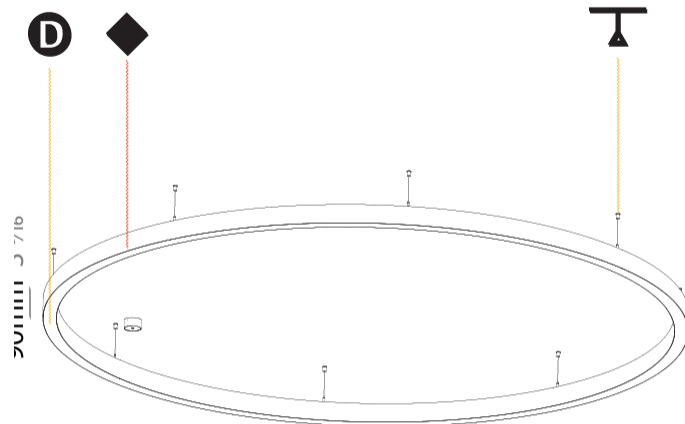

GENERAL

Series: Glorious
Subseries: Glorious Slim
Brand: Prolicht
Division: Architectural
Mounting Type: Suspension
Mounting Location: Ceiling
Subcategory: Ambient

PHYSICAL

Shape: Round
Diameter (mm): 3000
Diameter (in): 118 7/8
Height (mm): 90
Height (in): 3 9/16
Max. Overall Height (mm): 2090
Max. Overall Height (in): 82 5/16
Light Distribution: Direct / Indirect
Weight (kg): 31.716
Weight (lbs): 69.93
Diffuser: [PMMA - Opal or Micro-Prism](#)
Fixture Finish: [SSR / BKV / CWI / CRY / HAB / LAG / UFT / ITA / RUA / RUR / MIC / FTG / MYG / TWT / LOD / PUS / FRO / FUP / KIA / POP / BLS / SPG / MEY / GOH / GUM / CHC / COM / ABZ / JAG / OBR / MOS / ROR](#)
Fixture Material: Aluminum
Cable Details: 2000mm or 6000mm Transparent Cable

ELECTRICAL

Lamp Type: LED (Zhaga Standard)
Input Wattage (W): 224 / 112
Total Output Wattage (W): 192 / 84
Dimming: [Tri-Mode (Non-Dimming and Phase Dimming (120Vac only) and 0-10V Dimming)](#)
Driver Included: Yes
Driver Location: Integrated
Driver Type: Constant Current - Universal
Driver Class: Class 2
Input Voltage (V): 120 - 277
Constant Current (MA): 350

LED

[Color Temperature (°K): 3000 / 3500 / 4000](#)
Max. Delivered Lumen (lm): 38980 / 39798 / 40610
CRI: >80 CRI
Lamp Life (hrs): 50000

OPTICAL

RATINGS AND CERTIFICATIONS

Certified By: Certified for North American Standards
IP rating: IP20

2870mm 113"

3000mm 118 7/8"