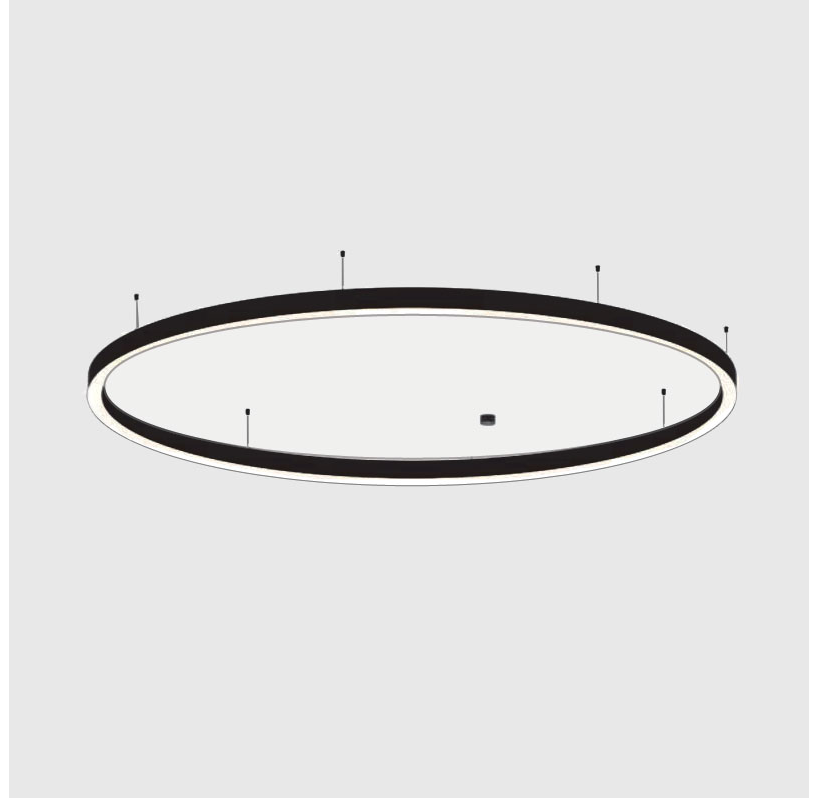

GENERAL

Series: Glorious
Subseries: Glorious Slim
Brand: Prolicht
Division: Architectural
Mounting Type: Suspension
Mounting Location: Ceiling
Subcategory: Ambient

PHYSICAL

Shape: Round
Diameter (mm): 3000
Diameter (in): 118 7/8
Height (mm): 90
Height (in): 3 9/16
Max. Overall Height (mm): 2090
Max. Overall Height (in): 82 5/16
Light Distribution: Direct / Indirect
Weight (kg): 31.716
Weight (lbs): 69.93
Diffuser: [PMMA - Opal or Micro-Prism](#)
Fixture Finish: [SSR / BKV / CWI / CRY / HAB / LAG / UFT / ITA / RUA / RUR / MIC / FTG / MYG / TWT / LOD / PUS / FRO / FUP / KIA / POP / BLS / SPG / MEY / GOH / GUM / CHC / COM / ABZ / JAG / OBR / MOS / ROR](#)
Fixture Material: Aluminum
Cable Details: 2000mm or 6000mm Transparent Cable

ELECTRICAL

Lamp Type: LED (Zhaga Standard)
Input Wattage (W): 224 / 112
Total Output Wattage (W): 192 / 84
Dimming: [Tri-Mode (Non-Dimming and Phase Dimming (120Vac only) and 0-10V Dimming)](#)
Driver Included: Yes
Driver Location: Integrated
Driver Type: Constant Current - Universal
Driver Class: Class 2
Input Voltage (V): 120 - 277
Constant Current (MA): 350

LED

[Color Temperature (°K): 3000 / 3500 / 4000](#)
Max. Delivered Lumen (lm): 38980 / 39798 / 40610
CRI: >80 CRI
Lamp Life (hrs): 50000

OPTICAL

RATINGS AND CERTIFICATIONS

Certified By: Certified for North American Standards
IP rating: IP20

2870mm 113"

3000mm 118 7/8"